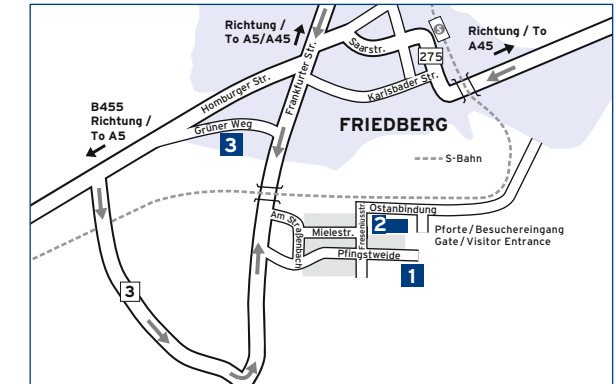

Weitere Standorte Further Locations

FRIEDBERG

1. **1 Pflingstweide 53**
   Fresenius Kabi
2. **2 Freseniusstraße 1**
   Fresenius Kabi
   Produktion und Logistik / Production and Logistics
3. **3 Grüner Weg 10**
   Fresenius Kabi